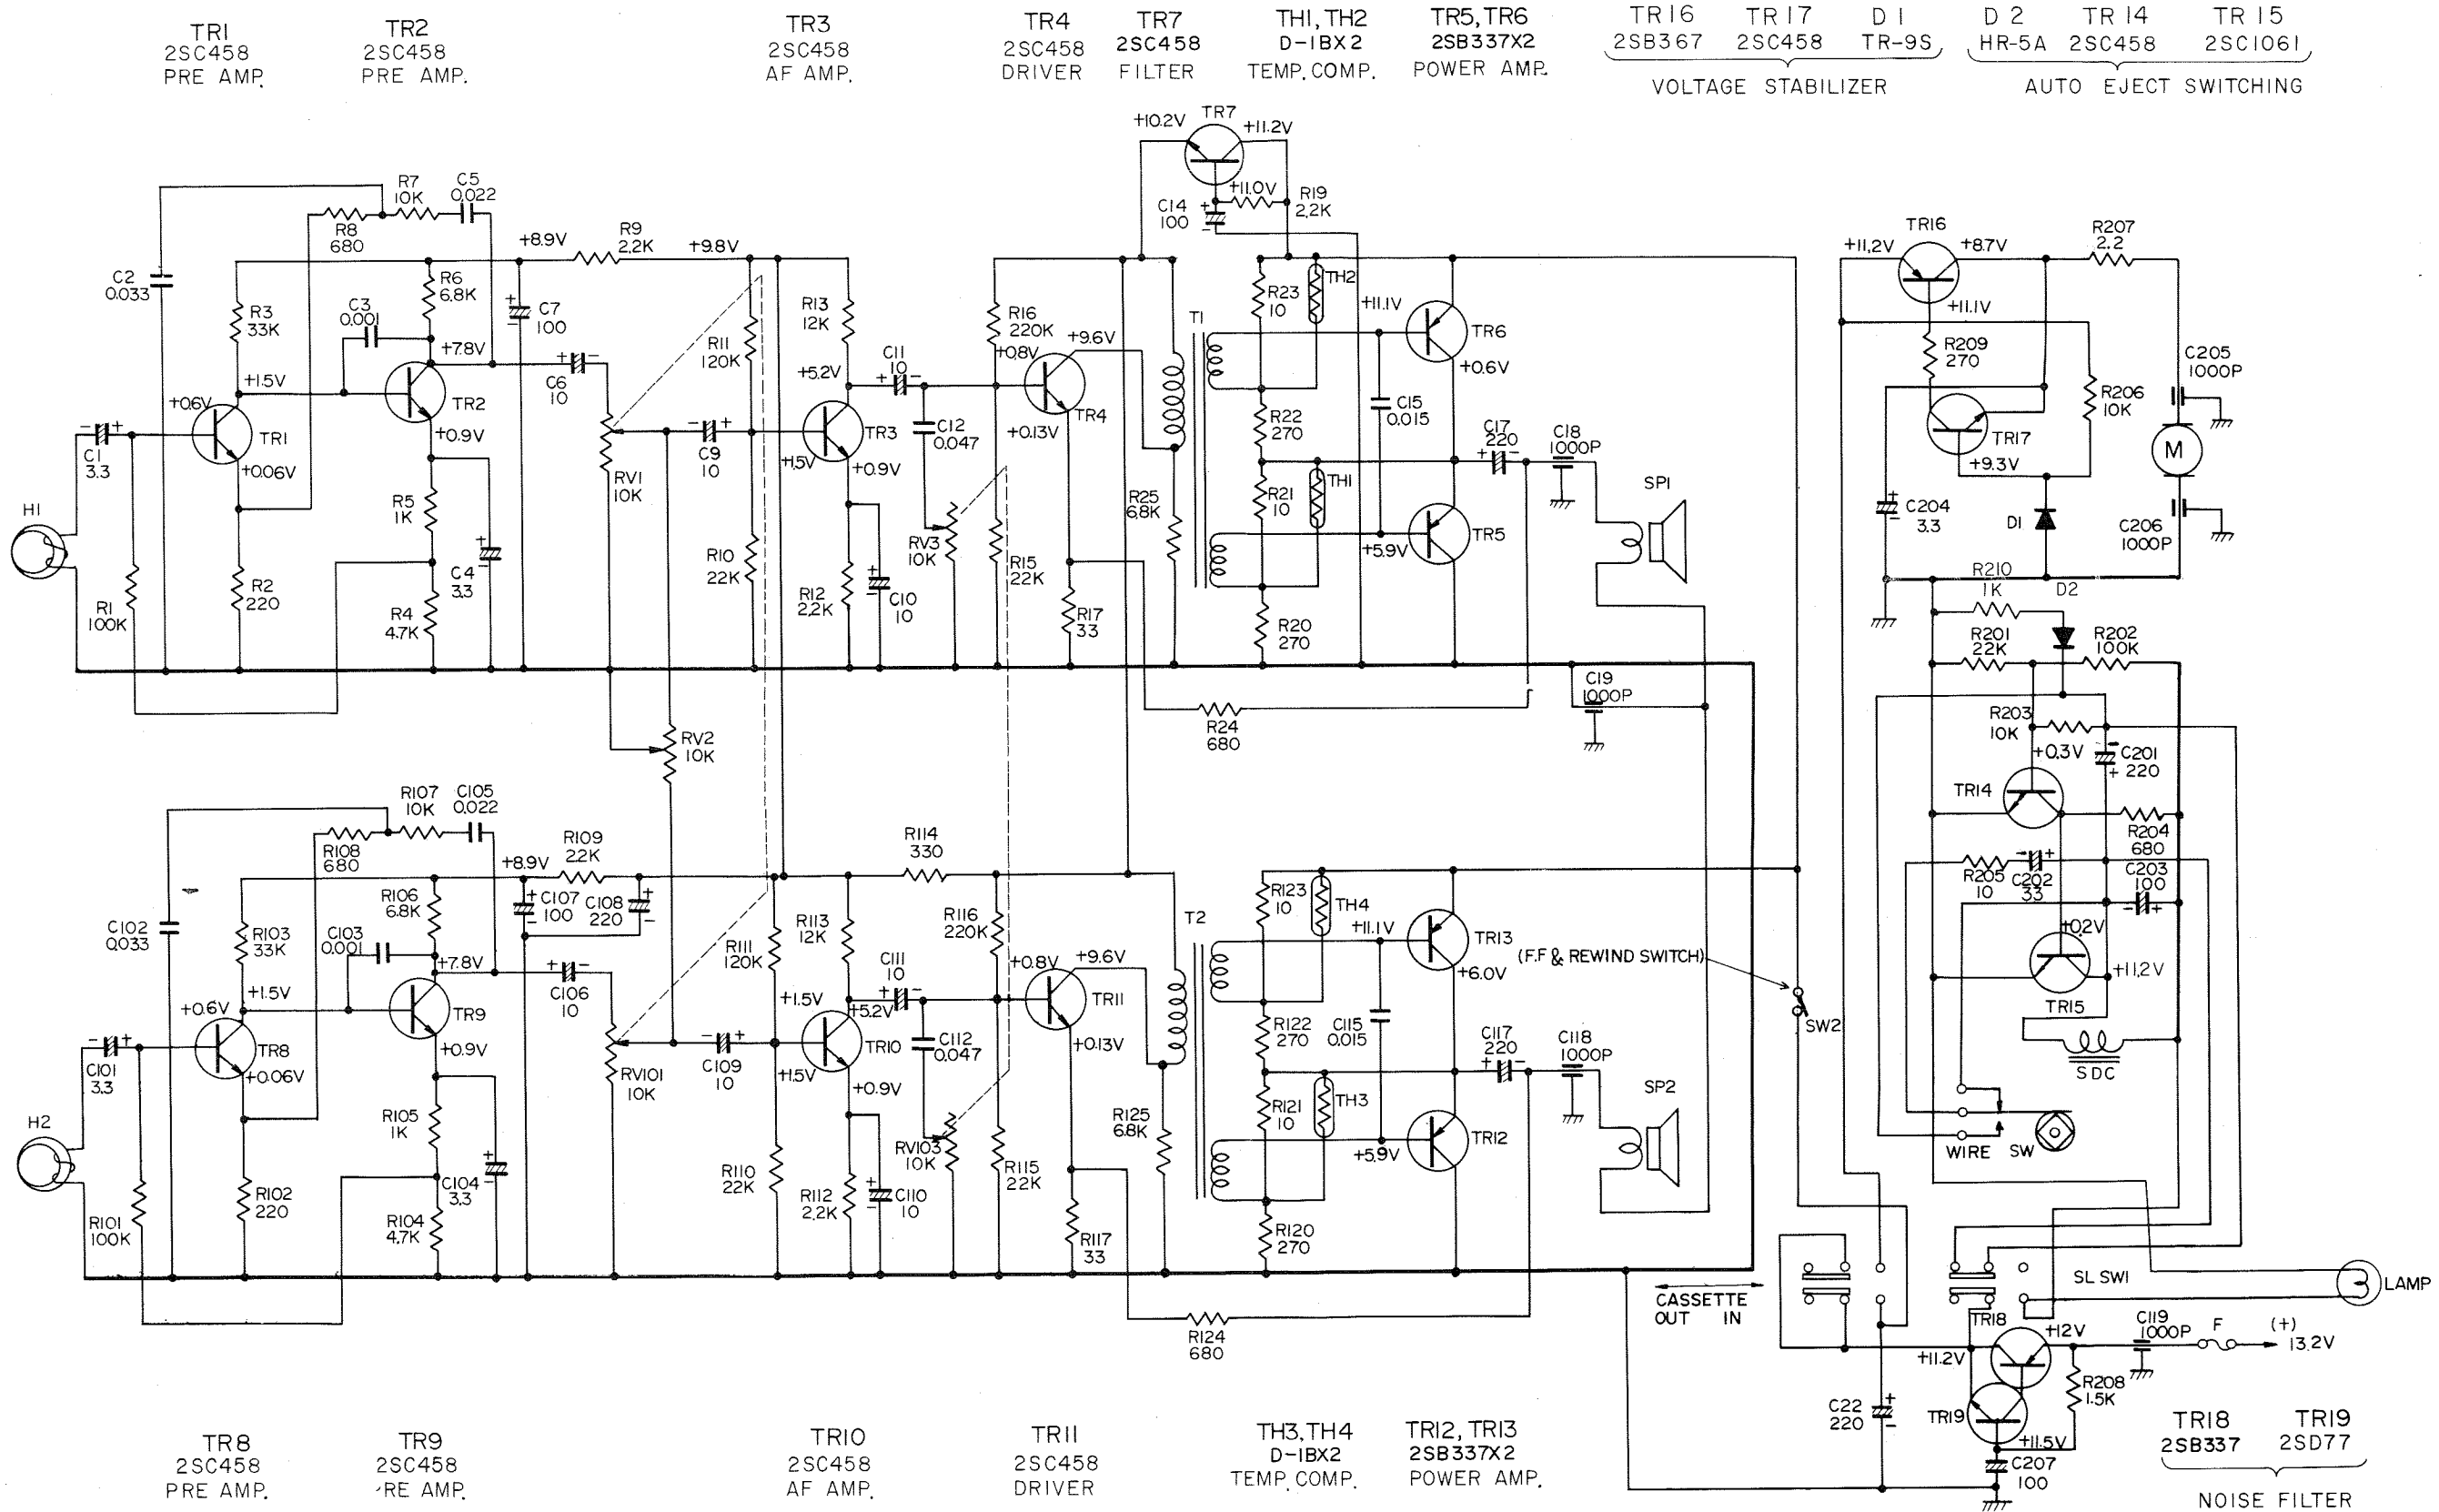

CASSETTE CAR STEREO PLAYER

MODEL CS-204

SUPPLEMENT DATA

No. 272-1

1970

Model CS-204 SERVICE MANUAL (No. 272) to be changed to following on the list.

SPECIFICATIONS

Delete (is now)	Correct (to be changed to)
TRANSISTORS .....	2SC281×9
	2SC458×2
	2SB337×5
	2SB 77×1
	2SB367×1
	2SC1061×1
	2SB370×1
THERMISTORS .....	D-1B×2
	D-1B×4

MODEL CS-204 SUPPLEMENT DATA

BLOCK DIAGRAM

CIRCUIT DIAGRAM

CIRCUIT BOARD DIAGRAM

REPLACEMENT PARTS

Delete (is now)				Correct (to be changed to)			
TRANSISTORS				TRANSISTORS			
Symbol No.	Stock No.	Description		Symbol No.	Stock No.	Description	
TR 1	0573066		2SC281(C)	TR 1	5320023		2SC458(C)
TR 2	0573066	Same as TR1		TR 2	5320023	Same as TR1	
TR 3	0573469		2SC281(C)	TR 3	0573481		2SC458(C)
TR 4	0573469	Same as TR3		TR 4	0573481	Same as TR3	
TR 8	0573066	Same as TR1		TR 8	5320023	Same as TR1	
TR 9	0573066	Same as TR1		TR 9	5320023	Same as TR1	
TR 10	0573469	Same as TR3		TR 10	0573481	Same as TR3	
TR 11	0573469	Same as TR3		TR 11	0573481	Same as TR3	
TR 14	0573119		2SB77(C)	TR 14	0573480		2SC458(B)
TR 15	0573022		2SB370(A)	TR 15	5320433		2SC1061(C)
TR 19	0573469		2SC281(C)	TR 19	5320361		2SD77(AB)