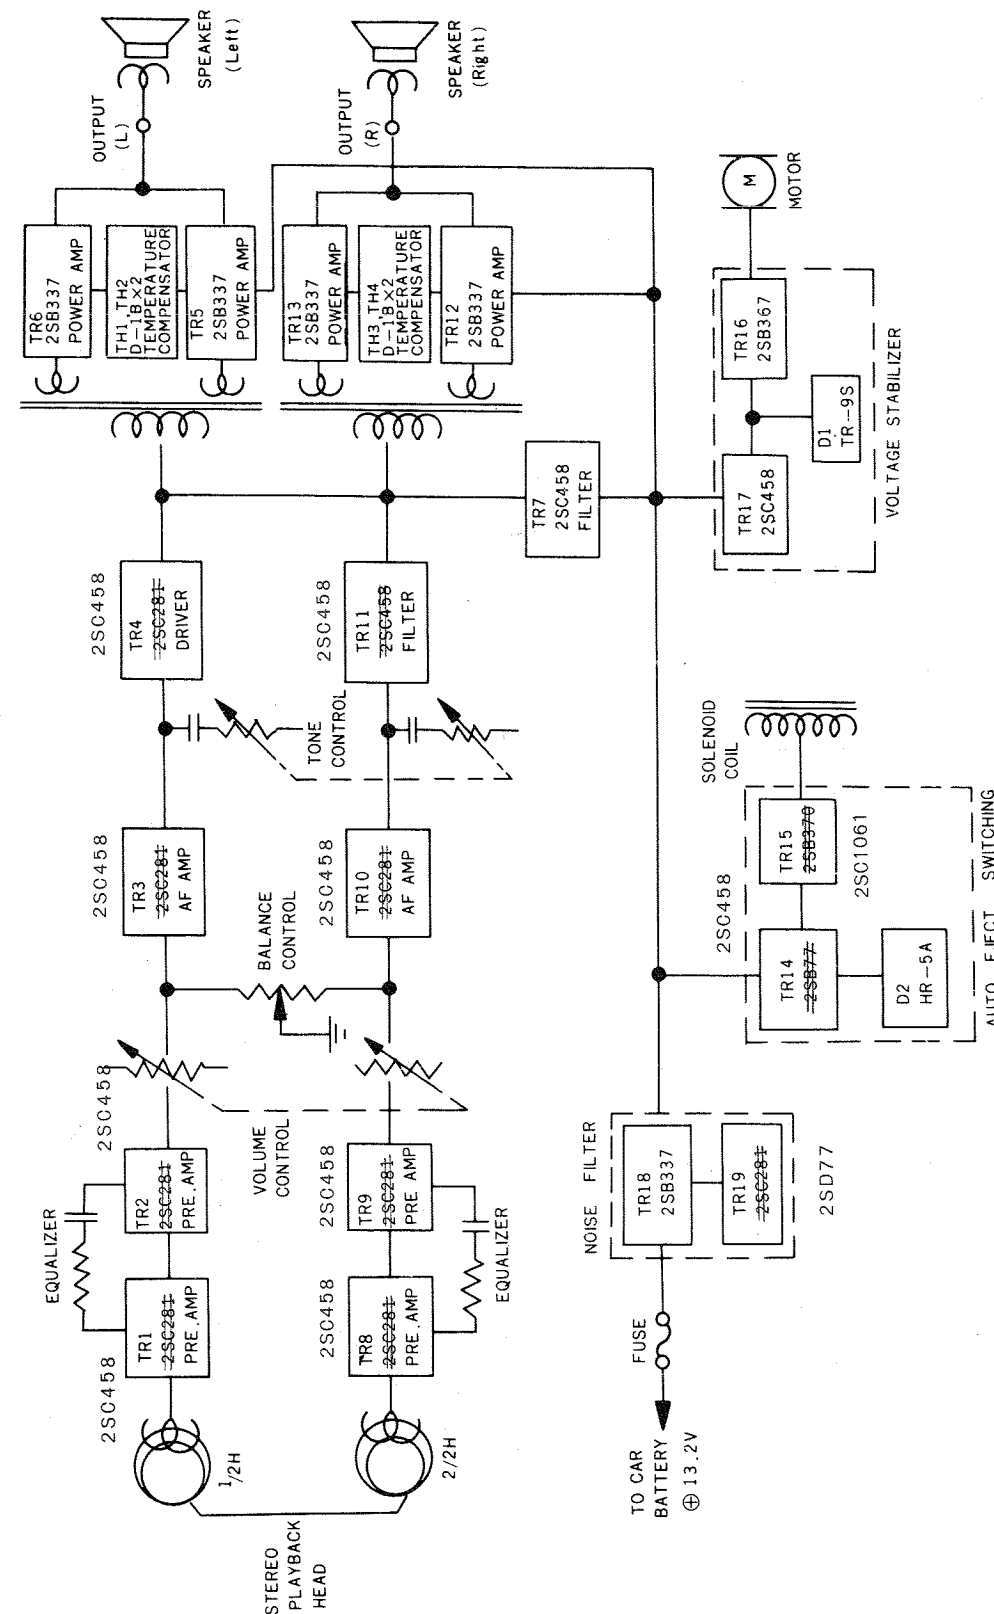

CASSETTE CAR STEREO PLAYER

MODEL CS-204

SUPPLEMENT DATA

No. 272-1

1970

Model CS-204 SERVICE MANUAL (No. 272) to be changed to following on the list.

SPECIFICATIONS

Delete (is now)	Correct (to be changed to)
TRANSISTORS .....	2SC281×9
	2SC458×2
	2SB337×5
	2SB 77×1
	2SB367×1
	2SC1061×1
	2SB370×1
THERMISTORS .....	D-1B×2
	D-1B×4

MODEL CS-204 SUPPLEMENT DATA

BLOCK DIAGRAM

CIRCUIT DIAGRAM

CIRCUIT BOARD DIAGRAM

REPLACEMENT PARTS

Delete (is now)				Correct (to be changed to)			
TRANSISTORS				TRANSISTORS			
Symbol No.	Stock No.	Description		Symbol No.	Stock No.	Description	
TR 1	0573066		2SC281(C)	TR 1	5320023		2SC458(C)
TR 2	0573066	Same as TR1		TR 2	5320023	Same as TR1	
TR 3	0573469		2SC281(C)	TR 3	0573481		2SC458(C)
TR 4	0573469	Same as TR3		TR 4	0573481	Same as TR3	
TR 8	0573066	Same as TR1		TR 8	5320023	Same as TR1	
TR 9	0573066	Same as TR1		TR 9	5320023	Same as TR1	
TR 10	0573469	Same as TR3		TR 10	0573481	Same as TR3	
TR 11	0573469	Same as TR3		TR 11	0573481	Same as TR3	
TR 14	0573119		2SB77(C)	TR 14	0573480		2SC458(B)
TR 15	0573022		2SB370(A)	TR 15	5320433		2SC1061(C)
TR 19	0573469		2SC281(C)	TR 19	5320361		2SD77(AB)