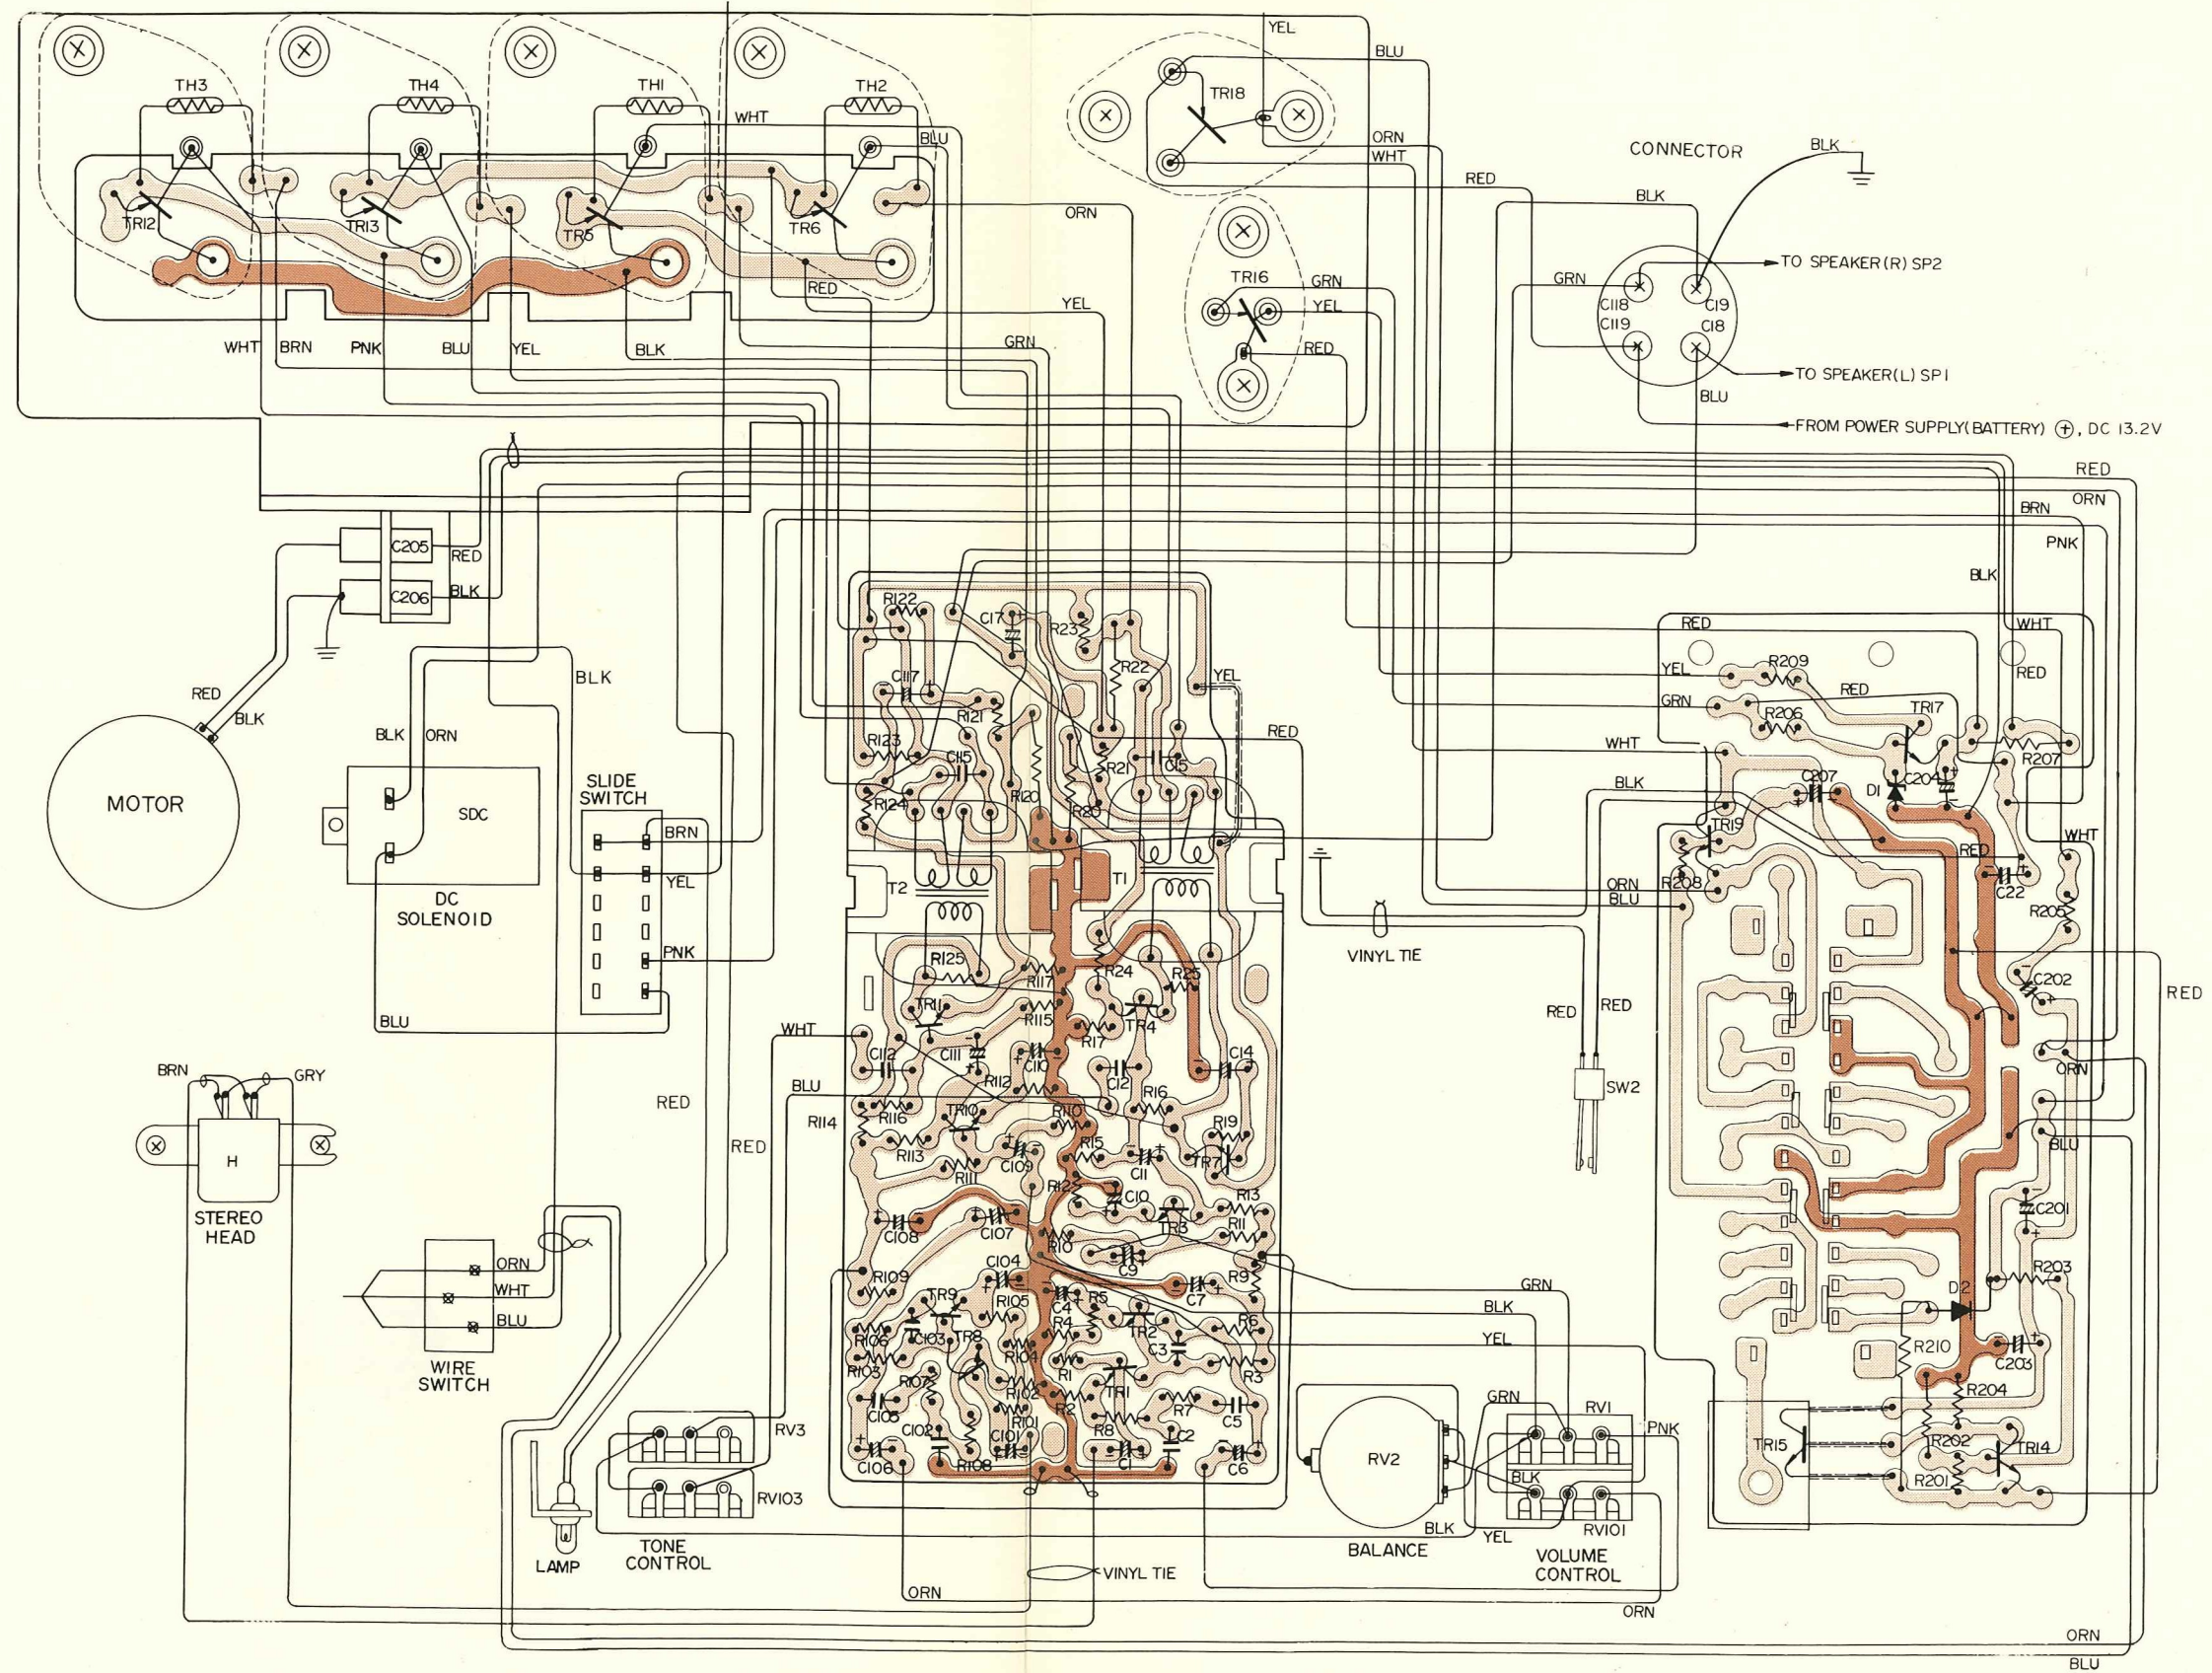

CASSETTE CAR STEREO PLAYER

MODEL CS-204

SUPPLEMENT DATA

No. 272-1

1970

Model CS-204 SERVICE MANUAL (No. 272) to be changed to following on the list.

SPECIFICATIONS

Delete (is now)	Correct (to be changed to)
TRANSISTORS .....	2SC281×9
	2SC458×2
	2SB337×5
	2SB 77×1
	2SB367×1
	2SC1061×1
	2SB370×1
THERMISTORS .....	D-1B×2
	D-1B×4

MODEL CS-204 SUPPLEMENT DATA

BLOCK DIAGRAM

CIRCUIT DIAGRAM

CIRCUIT BOARD DIAGRAM

REPLACEMENT PARTS

Delete (is now)				Correct (to be changed to)			
TRANSISTORS				TRANSISTORS			
Symbol No.	Stock No.	Description		Symbol No.	Stock No.	Description	
TR 1	0573066		2SC281(C)	TR 1	5320023		2SC458(C)
TR 2	0573066	Same as TR1		TR 2	5320023	Same as TR1	
TR 3	0573469		2SC281(C)	TR 3	0573481		2SC458(C)
TR 4	0573469	Same as TR3		TR 4	0573481	Same as TR3	
TR 8	0573066	Same as TR1		TR 8	5320023	Same as TR1	
TR 9	0573066	Same as TR1		TR 9	5320023	Same as TR1	
TR 10	0573469	Same as TR3		TR 10	0573481	Same as TR3	
TR 11	0573469	Same as TR3		TR 11	0573481	Same as TR3	
TR 14	0573119		2SB77(C)	TR 14	0573480		2SC458(B)
TR 15	0573022		2SB370(A)	TR 15	5320433		2SC1061(C)
TR 19	0573469		2SC281(C)	TR 19	5320361		2SD77(AB)